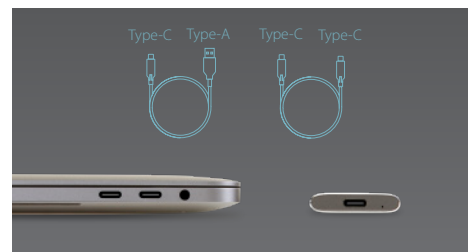

Refined design. Striking performance.

Tailor-made design

Portable Storage | ESD250C Portable SSD

Transcend's ESD250C is a portable solid state drive featuring a sturdy metallic case in an alluring space-gray hue, a USB 3.1 Gen 2 interface for unmatched transfer rates, and a USB Type-C port.

Up to 520MB/s transfer rates

USB Type-C port

- High-quality metallic design
- USB 3.1 Gen 2 interface
- Supports UASP (USB Attached SCSI Protocol)
- 960GB storage capacity
- Supports on-the-go mobile devices and gaming consoles*
- Includes a USB Type-C cable and a USB Type-C to Type-A cable
- Exclusive Transcend Elite software