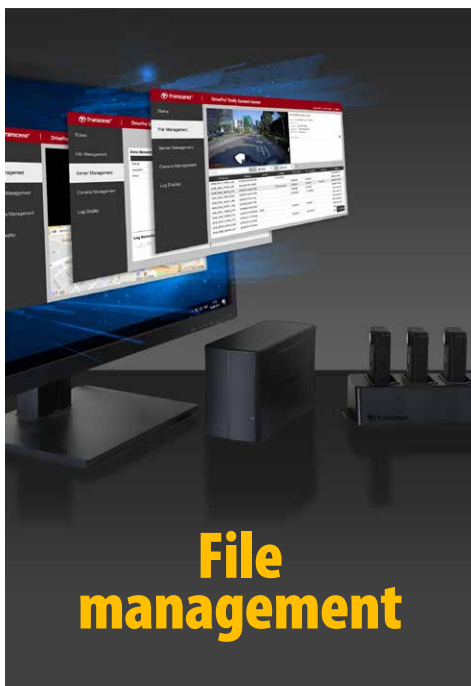

## Body Camera | DrivePro Body Control Center

Transcend's DrivePro Body Control Center is a digital evidence management system designed specifically to work with the TS-DPD6N networked docking station. With up to 16TB storage capacity, this secure, centralized server can store more than 4,000 hours of 1080P video recordings.

Account management

Device management

- A digital evidence management system
- Up to 16TB storage capacity
- Supports network-based docking station
- NAS-grade HDDs inside
- Categorize files for users to quickly locate the video clip they are looking for
- Files past their retention period can be deleted automatically
- Advanced permissions management enabling fine-tuned access control
- Simultaneous connection of up to two docking stations or 12 devices in total

Note: Transcend's TS-DPD6N docking station only supports the DrivePro Body 30 and DrivePro Body 60 cameras.