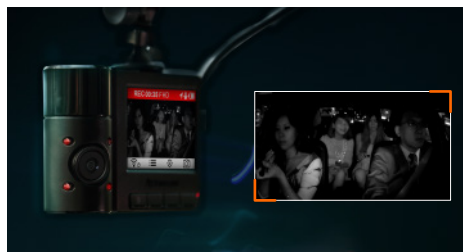

**1080P
FULL HD
Recording**

**WORLDWIDE
2
YEAR
WARRANTY**

DrivePro. Protection both **INSIDE** and **OUT.**

Dashcam | DrivePro™ 550

Transcend's DrivePro 550 is a dual lens dash camera that provides both drivers and passengers with optimum protection. The front lens features a Sony image sensor and wide field of view for capturing crystal-clear Full HD 1080P (30fps) videos, while the 180° rotatable rear lens is equipped with four Infrared LEDs, allowing sharp in-car video recordings at night and in low light conditions.

Infrared LEDs for night vision

GPS/GLONASS receiver

- Dual-lens design
- Wi-Fi connectivity allows real-time footage playback and download
- Built-in battery ensures uninterrupted recording
- Emergency recording prevents overwriting the current recorded file
- Parking mode and time-lapse video safeguard your vehicle 24/7
- Head-up display shows the current speed, and driver safety alerts including LDWS, FCWS, headlight reminder, and driver fatigue alert
- Driver fatigue alert regularly reminds the driver to be fully rested
- Headlight reminder automatically activates when poor lightning conditions are detected

Note: Footage recorded with infrared LEDs will be in grayscale.

Includes a 32GB or 64GB microSD memory card

Ordering Information

TS-DP550A-32V
TS-DP550A-64G

Dimensions	95.6 mm × 65.9 mm × 40.5 mm (3.76" × 2.59" × 1.59")
Weight	107g (3.77oz)
Display Type and Size	2.4" color LCD
Lens	Front: F/2.2, 160° wide angle; Rear: F/2.8, 110° angle
Power Supply	Input: DC 12V~28V; Output: DC 4.6~5.25V 2A
Video Formats	H.264 (MP4: up to 1920x1080 30fps)
Operating Temperature	-20°C (-4°F) ~ 65°C (149°F)
Storage Temperature	-25°C (-13°F) ~ 70°C (158°F)
Certificates	CE, FCC, BSMI, KC, NCC, MIC
Warranty	Two-year Limited Warranty