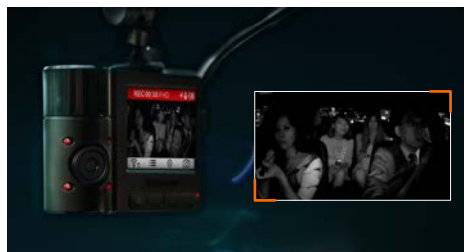

**1080P
FULL HD
Recording**

**WORLDWIDE
2
YEAR
WARRANTY**

DrivePro. Protection both **INSIDE** and **OUT.**

Dashcam | DrivePro™ 550

Transcend's DrivePro 550 is a dual lens dash camera that provides both drivers and passengers with optimum protection. The front lens features a Sony image sensor and wide field of view for capturing crystal-clear Full HD 1080P (30fps) videos, while the 180° rotatable rear lens is equipped with four Infrared LEDs, allowing sharp in-car video recordings at night and in low light conditions.

Infrared LEDs for night vision

GPS/GLONASS receiver

- Dual-lens design
- Wi-Fi connectivity allows real-time footage playback and download
- Built-in battery ensures uninterrupted recording
- Emergency recording prevents overwriting the current recorded file
- Parking mode and time-lapse video safeguard your vehicle 24/7
- Head-up display shows the current speed, and driver safety alerts including LDWS, FCWS, headlight reminder, and driver fatigue alert
- Driver fatigue alert regularly reminds the driver to be fully rested
- Headlight reminder automatically activates when poor lighting conditions are detected

Note: Footage recorded with infrared LEDs will be in grayscale.

Includes a 32GB or 64GB microSD memory card

Ordering Information

TS-DP550A-32V
TS-DP550A-64G

Dimensions	95.6 mm × 65.9 mm × 40.5 mm (3.76" × 2.59" × 1.59")
Weight	107g (3.77oz)
Display Type and Size	2.4" color LCD
Lens	Front: F/2.2, 160° wide angle; Rear: F/2.8, 110° angle
Power Supply	Input: DC 12V~24V; Output: DC 5V 2A
Video Formats	H.264 (MP4: up to 1920x1080 30fps)
Operating Temperature	-20°C (-4°F) ~ 65°C (149°F)
Storage Temperature	-25°C (-13°F) ~ 70°C (158°F)
Certificates	CE, FCC, BSMI, KC, NCC, MIC
Warranty	Two-year Limited Warranty