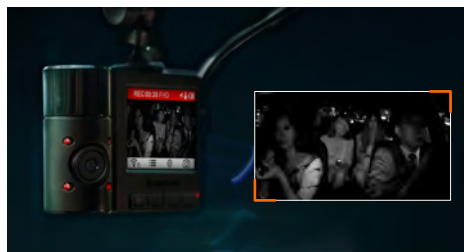

**1080P  
FULL HD  
Recording**

## Dashcam | DrivePro™ 550

Transcend's DrivePro 550 is a dual lens dash camera that provides both drivers and passengers with optimum protection. The front lens features a Sony image sensor and wide field of view for capturing crystal-clear Full HD 1080P (30fps) videos, while the 180° rotatable rear lens is equipped with four Infrared LEDs, allowing sharp in-car video recordings at night and in low light conditions.

Infrared LEDs for night vision

IGPS/GLONASS receiver

- Dual-lens design
- Wi-Fi connectivity allows real-time footage playback and download
- Built-in battery ensures uninterrupted recording
- Emergency recording prevents overwriting the current recorded file
- Parking mode and time-lapse video safeguard your vehicle 24/7
- Head-up display shows the current speed, and driver safety alerts including LDWS, FCWS, headlight reminder, and driver fatigue alert
- Driver fatigue alert regularly reminds the driver to be fully rested
- Headlight reminder automatically activates when poor lightning conditions are detected

Note: Footage recorded with infrared LEDs will be in grayscale.