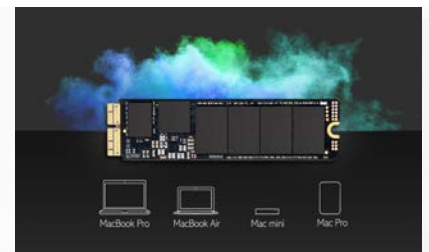

## JetDrive™ 820 PCIe Gen3.0 SSD for Mac®

Feel the need for speed

Gen3 x2 read up to <b>950 MB/s</b> write up to <b>950 MB/s</b>	Gen2 x2 read up to <b>700 MB/s</b> write up to <b>650 MB/s</b>
--	--

## JetDrive™ SSD | JetDrive™ 820

Transcend's JetDrive 820 SSD utilizes the PCIe™ Gen3.0 interface to unleash next-generation performance, instantly revitalizing your MacBook Pro, MacBook Air, Mac mini, or Mac Pro! Upgrading your Mac with a Transcend JetDrive 820 allows you to increase storage capacity to up to 960GB, ensuring you have plenty of space for your documents, photos, music, and videos. In addition, the JetDrive Toolbox helps maintain a healthy and efficient SSD by keeping it up-to-date, preventing functional degradation, and predicting problems before they happen.

Expand storage in a flash

Upgrade your Mac easily

- Utilize the PCIe™ Gen3 x2 interface to unleash next-generation performance
- Include all the installation tools you need (Upgrading a Mac Pro or Mac mini requires additional screwdrivers.)
- Manage your drive with the free download of the JetDrive Toolbox software
- Five-year Limited Warranty