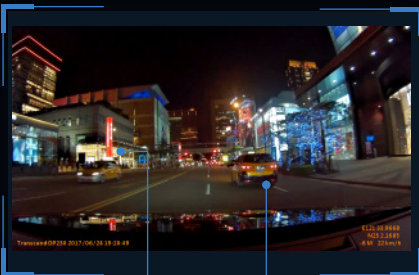

**1080P
FULL HD
Recording**

**WORLDWIDE
2
YEAR
WARRANTY**

DrivePro. BUILT FOR LIFE.

**High-sensitivity
image sensor
for enhanced night view**

Dashcam | DrivePro™ 230

Transcend's DrivePro 230 dashcam was designed with both style and safety in mind. The DrivePro 230 features a Sony image sensor to capture high-resolution videos with extremely fine tonal gradation even in low light. In addition, it features a GPS/GLONASS receiver, a built-in battery, a handy snapshot button, and Wi-Fi connectivity. More than just a safety device, Transcend's DrivePro 230 is a fellow traveler ready to explore more of the world with you.

**Built-in GPS/GLONASS receiver
logs your driving path**

**Parking mode and time-lapse video
safeguard your vehicle continuously**

- Built-in battery ensures uninterrupted recording
- Wi-Fi connectivity works with the exclusive DrivePro App
- Emergency recording prevents overwriting the current recorded file
- Lane Departure Warning System (LDWS) prevents potential incidents
- Forward Collision Warning System (FCWS) maintains a safe distance
- Driver fatigue alert regularly reminds the driver to be fully rested
- Headlight reminder automatically activates when poor lightning conditions are detected

Includes a microSD
memory card

Ordering Information

TS16GDP230M (Suction Mount)	16GB
TS-DP230M-32G (Suction Mount)	32GB

Dimensions	70.2mm × 63.1mm × 34.5mm (2.76" × 2.48" × 1.36")
Weight	81 g (2.86 oz)
Display Type and Size	2.4" color LCD
Lens	f/2.0, 130° wide angle
Power Supply	Input: DC 12V~24V Output: DC 5V 1A
Video Formats	H.264 (MOV: up to 1920x1080P 30fps)
Operating Temperature	-20°C (-4°F) ~ 65°C (149°F)
Certificates	CE, FCC, BSMI, KC, NCC, MIC
Warranty	Two-year Limited Warranty