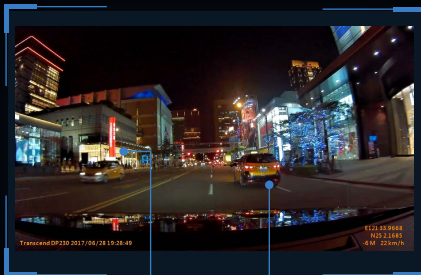

**1080P
FULL HD
Recording**

**WORLDWIDE
2
YEAR
WARRANTY**

**DrivePro.
BUILT FOR LIFE.**

**High-sensitivity
image sensor
for enhanced night view**

Dashcam | DrivePro™ 230

Transcend's DrivePro 230 dashcam was designed with both style and safety in mind. The DrivePro 230 features a Sony image sensor to capture high-resolution videos with extremely fine tonal gradation even in low light. In addition, it features a GPS receiver, a built-in battery, a handy snapshot button, and Wi-Fi connectivity. More than just a safety device, Transcend's DrivePro 230 is a fellow traveler ready to explore more of the world with you.

**Built-in GPS/GLONASS receiver
logs your driving path**

**Parking mode and time-lapse video
safeguard your vehicle 24/7**

- Built-in battery ensures uninterrupted recording
- Wi-Fi connectivity works with the exclusive DrivePro App
- Emergency recording prevents overwriting the current recorded file
- Lane Departure Warning System (LDWS) prevents potential incidents
- Forward Collision Warning System (FCWS) maintains a safe distance
- Driver fatigue alert regularly reminds the driver to be fully rested
- Headlight reminder automatically activates when poor lightning conditions are detected

Includes a 16GB microSD memory card

Ordering Information

TS16GDP230M (Suction Mount)

| | |
|------------------------------|--|
| Dimensions | 70.2mm × 63.1mm × 34.5mm (2.76" x 2.48" x 1.36") |
| Weight | 81 g (2.86 oz) |
| Display Type and Size | 2.4" color LCD |
| Lens | f/2.0, 130° wide angle |
| Power Supply | Input: DC 12V~24V Output: DC 5V 1A |
| Video Formats | H.264 (MOV: up to 1920x1080P 30fps) |
| Operating Temperature | -20°C (-4°F) ~ 65°C (149°F) |
| Certificates | CE, FCC, BSMI, KC, NCC, MIC |
| Warranty | Two-year Limited Warranty |