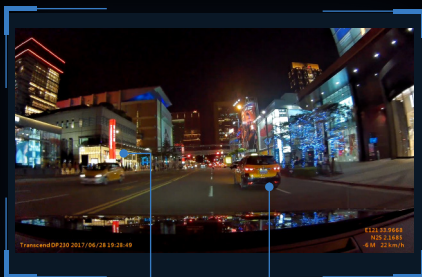

**1080P
FULL HD
Recording**

DrivePro. BUILT FOR LIFE.

Dashcam | DrivePro™ 230

Transcend's DrivePro 230 dashcam was designed with both style and safety in mind. The DrivePro 230 features a Sony image sensor to capture high-resolution videos with extremely fine tonal gradation even in low light. In addition, it features a GPS receiver, a built-in battery, a handy snapshot button, and Wi-Fi connectivity. More than just a safety device, Transcend's DrivePro 230 is a fellow traveler ready to explore more of the world with you.

**High-sensitivity
image sensor
for enhanced night view**

**Built-in GPS receiver
logs your driving path**

**Parking monitoring mode
safeguards your vehicle 24/7**

- Built-in battery ensures uninterrupted recording
- Wi-Fi connectivity works with the exclusive DrivePro App
- Emergency recording prevents overwriting the current recorded file
- Lane Departure Warning System (LDWS) prevents potential incidents
- Forward Collision Warning System (FCWS) maintains a safe distance
- Driver fatigue alert regularly reminds the driver to be fully rested
- Headlight reminder automatically activates when poor lighting conditions are detected

Ordering Information

TS16GDP230A (Adhesive Mount)
TS16GDP230M (Suction Mount)

Includes a 16GB High Endurance microSDHC memory card

**16GB Card
INSIDE**

Dimensions	70.2mm × 63.1mm × 34.5mm (2.76" x 2.48" x 1.36")
Weight	81 g (2.86 oz)
Display Type and Size	2.4" color LCD
Lens	f/2.0, 130° wide angle
Power Supply	Input: DC 12V~24V Output: DC 5V 1A
Video Formats	H.264 (MOV: up to 1920x1080P 30fps)
Operating Temperature	-20°C (-4°F) ~ 65°C (149°F)
Certificates	CE, FCC, BSMI, KC, NCC, MIC
Warranty	Two-year Limited Warranty