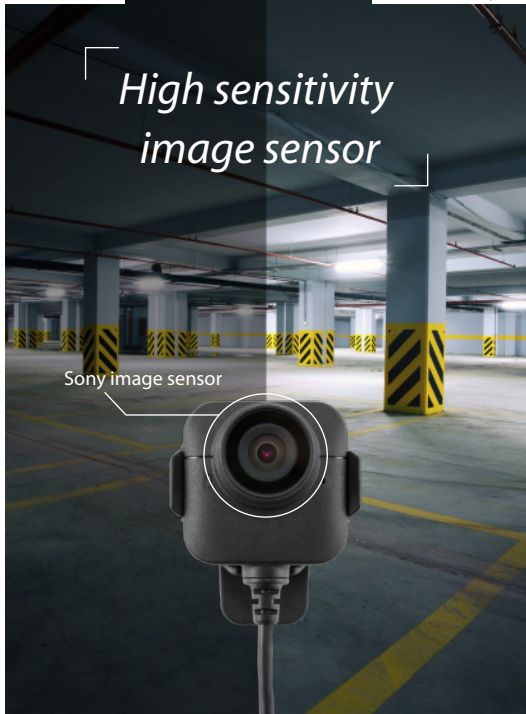

# Body Camera

DrivePro™ Body 52

# Frontline Guardian

1080P  
FULL HD  
Recording

Other brands

DrivePro™ Body 52

## Body Camera | DrivePro™ Body 52

Transcend's DrivePro Body 52 body camera features a camera unit connected to the main unit by a flexible cable, allowing for a wide variety of attachment options. Tailor-made for law enforcement, private security, and other professionals, the DrivePro Body 52 is rugged and durable to withstand splashing water and shock. The camera features a Sony image sensor to capture high-resolution images with extremely fine tonal gradation even in low light conditions. With the built-in Wi-Fi function, the DrivePro Body 52 allows users to live-stream footage and snapshots to iOS and Android mobile devices.

Built-in Wi-Fi function for live streaming

360° rotatable clip, Velcro holder and belt holster included

- F/1.8 aperture and 130° viewing angle for clear and smooth 1080P recordings
- Quick snapshot button to take photos while recording
- Excellent shock and water resistant design
- Free download of DrivePro Body Toolbox (Windows only)
- Built-in Battery for up to 3.5 hours\* of continuous recordings