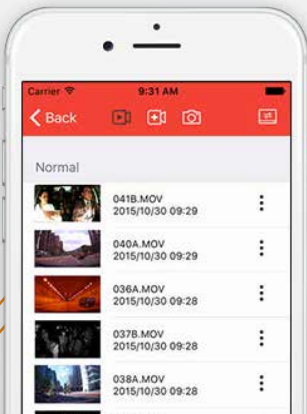

**1080P
FULL HD
Recording**

MOBILE access

Sharp evidence

Dashcam | DrivePro™ 50

Introducing Transcend's most compact dash camera yet--the DrivePro 50--a car video recorder that does away with everything except the essentials. With exceptional picture quality and low-light performance, live-streaming to iOS and Android devices, compact design, and High Endurance memory card included, Transcend's DrivePro 50 has everything you want in a dash camera.

Exclusive DrivePro App

F/1.8 aperture and 130° viewing angle for clear and smooth 1080P recordings

Emergency recording to protect important videos from being overwritten

- Compact form factor
- Built-in Wi-Fi function for real-time footage playback
- Built-in battery to ensure uninterrupted recording
- Free download of DrivePro Toolbox

Ordering Information

TS16GDP50A (Adhesive Mount)
TS16GDP50M (Suction Mount)

**FREE
16GB**

Includes a 16GB High Endurance microSDHC memory card

Dimensions	55mm x 58mm x 31.15mm (2.17" x 2.28" x 1.23")
Weight	49g (1.73oz)
Lens	f/1.8, 130° wide angle
Power Supply	Input: DC 12V~24V Output: DC 5V 1A
Video Formats	H.264 (MOV: up to 1920x1080P 30fps)
Operating Temperature	-20°C (-4°F) ~ 65°C (149°F)
Storage Temperature	-25°C (-13°F) ~ 70°C (158°F)
Certificates	CE, FCC, BSMI, KC, NCC, MIC
Warranty	Two-year Limited Warranty