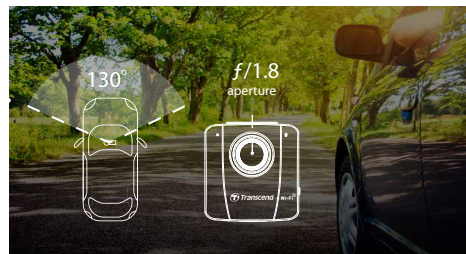

**1080P
FULL HD
Recording**

MOBILE access

Sharp evidence

Dashcam | DrivePro™ 50

Introducing Transcend's most compact dash camera yet--the DrivePro 50--a car video recorder that does away with everything except the essentials. With exceptional picture quality and low-light performance, live-streaming to iOS and Android devices, compact design, and High Endurance memory card included, Transcend's DrivePro 50 has everything you want in a dash camera.

Exclusive DrivePro App

F/1.8 aperture and 130° viewing angle for clear and smooth 1080P recordings

Emergency recording to protect important videos from being overwritten

- Compact form factor
- Built-in Wi-Fi function for real-time footage playback
- Built-in battery to ensure uninterrupted recording
- Free download of DrivePro Toolbox

Ordering Information

TS16GDP50A (Adhesive Mount)
TS16GDP50M (Suction Mount)

**FREE
16GB**

Includes a 16GB High Endurance microSDHC memory card

Dimensions	55mm x 58mm x 31.15mm (2.17" x 2.28" x 1.23")
Weight	49g (1.73oz)
Lens	f/1.8, 130° wide angle
Power Supply	Input: DC 12V~24V Output: DC 5V 1A
Video Formats	H.264 (MOV: up to 1920x1080P 30fps)
Operating Temperature	-20°C (-4°F) ~ 65°C (149°F)
Storage Temperature	-25°C (-13°F) ~ 70°C (158°F)
Certificates	CE, FCC, BSMI, KC, NCC, MIC
Warranty	Two-year Limited Warranty