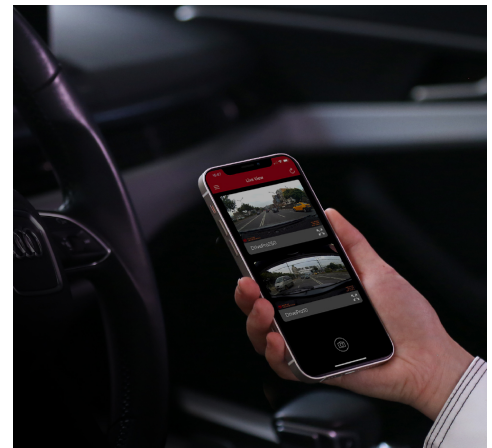

## Dual Camera Dashcam DrivePro 620

The DrivePro 620 is an ultimate pair of dashcams including a front camera and a rear camera. Featuring high-sensitivity image sensors, it delivers crystal clear sharpness and night images even in low light. 1440P 2K QHD recording at 60fps ensures smooth image capture and clear critical shots. With built-in safety functions like a head-up display, emergency recording, and more, the DrivePro 620 is bound to protect your journey all round.

### Vision in the dark

The DrivePro 620 includes one front camera and one rear camera. Both feature a high-sensitivity image sensor to capture high-resolution images in superb, rich color even in low light. Supporting 1440P 2K QHD recording at 60fps, the DrivePro 620 offers smooth footage as well as crisp still images.

### Dual camera recording, double the safety.

Packed with compact front and rear cameras, the DrivePro 620 monitors both the road ahead and behind simultaneously in ultra-high resolution, which means extra security for your journey. The 140° wide-angle view makes sure no details are missed. Plenty of smart functions make every journey safer.

### Wi-Fi connectivity

The DrivePro 620 features Wi-Fi connectivity to connect it to the exclusive DrivePro App for real-time footage playback and download. When Wi-Fi is activated in the front camera, the rear camera will be automatically connected to Wi-Fi as well. This means ease of access to video evidence for reporting incidents to law enforcement and insurance companies without having to remove the memory card.