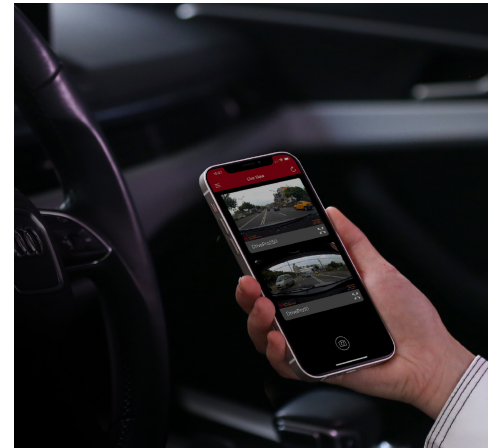

Dual Camera Dashcam DrivePro 620

The DrivePro 620 is an ultimate pair of dashcams including a front camera and a rear camera. Featuring high-sensitivity image sensors, it delivers crystal clear sharpness and night images even in low light. 1440P 2K QHD recording at 60fps ensures smooth image capture and clear critical shots. With built-in safety functions like a head-up display, emergency recording, and more, the DrivePro 620 is bound to protect your journey all round.

Vision in the dark

The DrivePro 620 includes one front camera and one rear camera. Both feature a high-sensitivity image sensor to capture high-resolution images in superb, rich color even in low light. Supporting 1440P 2K QHD recording at 60fps, the DrivePro 620 offers smooth footage as well as crisp still images.

Dual camera recording, double the safety.

Packed with compact front and rear cameras, the DrivePro 620 monitors both the road ahead and behind simultaneously in ultra-high resolution, which means extra security for your journey. The 140° wide-angle view makes sure no details are missed. Plenty of smart functions make every journey safer.

Wi-Fi connectivity

The DrivePro 620 features Wi-Fi connectivity to connect it to the exclusive DrivePro App for real-time footage playback and download. When Wi-Fi is activated in the front camera, the rear camera will be automatically connected to Wi-Fi as well. This means ease of access to video evidence for reporting incidents to law enforcement and insurance companies without having to remove the memory card.