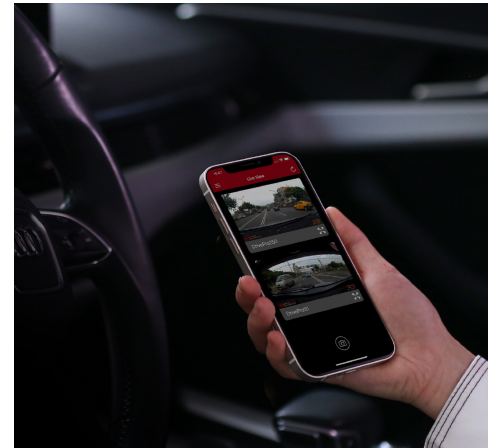

Dual Camera Dashcam DrivePro 620

The DrivePro 620 is an ultimate pair of dashcams including a front camera and a rear camera. Featuring high-sensitivity image sensors, it delivers crystal clear sharpness and night images even in low light. 1080P Full HD recording at 60fps ensures smooth image capture and clear critical shots. With built-in safety functions like a head-up display, emergency recording, and more, the DrivePro 620 is bound to protect your journey all round.

Vision in the dark

The DrivePro 620 includes one front camera and one rear camera. Both feature a high-sensitivity image sensor to capture high-resolution images in superb, rich color even in low light. Supporting 1080P Full HD recording at 60fps, the DrivePro 620 offers smooth footage as well as crisp still images.

Dual camera recording, double the safety.

Packed with compact front and rear cameras, the DrivePro 620 monitors both the road ahead and behind simultaneously in ultra-high resolution, which means extra security for your journey. The 140° wide-angle view makes sure no details are missed. Plenty of smart functions make every journey safer.

Wi-Fi connectivity

The DrivePro 620 features Wi-Fi connectivity to connect it to the exclusive DrivePro App for real-time footage playback and download. When Wi-Fi is activated in the front camera, the rear camera will be automatically connected to Wi-Fi as well. This means ease of access to video evidence for reporting incidents to law enforcement and insurance companies without having to remove the memory card.