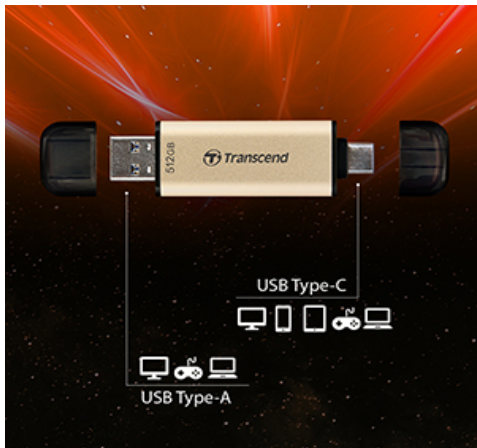

## USB 3.2 Gen 1/3.1 Gen 1(USB 5Gbps) Flash Drives JetFlash 930C

Transcend's JetFlash 930C flash drive features a dual connector that supports USB Type-A and Type-C devices. With a USB 3.2 Gen 1 interface and built-in 3D NAND flash memory, its speeds can reach 420MB/s. High capacity of up to 512GB creates sufficient storage space for media files and gaming files. If you are searching for a portable and stylish storage device to play games, Transcend's JetFlash 930C is the one!

### Dual USB connector for double the convenience

JetFlash 930C flash drive is designed with a dual connector that supports USB Type-A and Type-C devices. You can easily transfer files among smartphones, computers, and even game consoles!

### Unparalleled transfer speeds

With its high-quality 3D NAND flash and USB 3.2 Gen1 interface, Transcend's JetFlash 930C flash drive offers advanced technology translating into top performance of 420MB/s read and 400MB/s write speeds, as well as advanced durability. Move your gaming files in a flash!

### Sleek Glow

Transcend's JetFlash 930C flash drive comes with a sturdy housing glowing with a soft golden hue. This not only stands for advanced protection, but makes you look chic and stylish even when playing games.