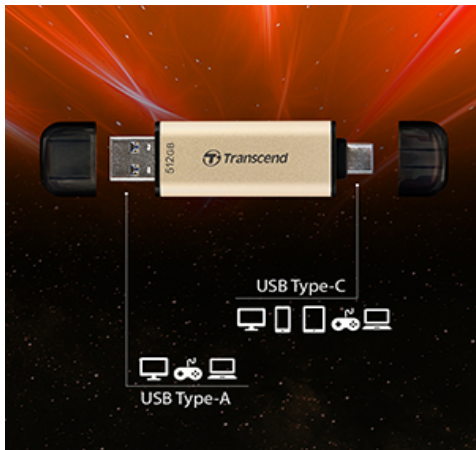

USB 3.2 Gen 1/3.1 Gen 1 USB Flash Drives JetFlash 930C

With high-quality 3D NAND flash and a USB 3.2 Gen1 interface, Transcend's JetFlash 930C flash drive offers advanced technology translating into top performance of 420MB/s read and 400MB/s write speeds, which also generates advanced durability. Move your gaming files in a flash!

Dual USB connector for double the convenience

JetFlash 930C flash drive is designed with a dual connector that supports USB Type-A and Type-C devices. You can easily transfer files among smartphones, computers, and even game consoles!

Unparalleled transfer speeds

With its high-quality 3D NAND flash and USB 3.2 Gen1 interface, Transcend's JetFlash 930C flash drive offers advanced technology translating into top performance of 420MB/s read and 400MB/s write speeds, as well as advanced durability. Move your gaming files in a flash!

Metallic radiance

Transcend's JetFlash 930C flash drive comes with an aluminum metallic housing glowing with a soft golden hue. This not only stands for advanced protection, but makes you look chic and stylish even when playing games.