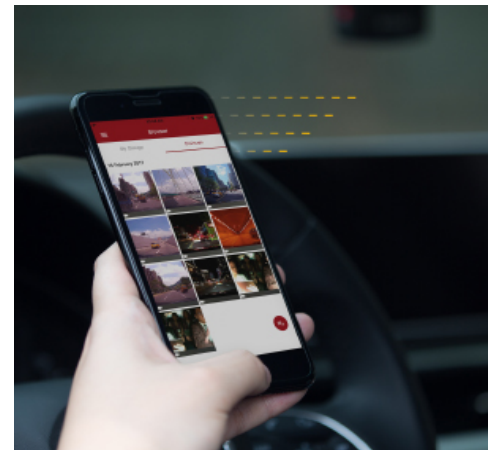

Dashcams  
**DrivePro 250**

Transcend's DrivePro 250 dashcam was designed with both style and safety in mind. The DrivePro 250 features a high-sensitivity image sensor to capture high-resolution videos with extremely fine tonal gradation even in low light. In addition, it features a GPS/GLONASS receiver, a built-in battery, a handy snapshot button, and Wi-Fi connectivity. More than just a safety device, Transcend's DrivePro 250 is a fellow traveler ready to explore more of the world with you.

### High-sensitivity image sensor

The DrivePro 250 uses a high-sensitivity sensor to capture high-resolution images with superb, rich color even in low light. Supporting 1080P Full HD recording at 60fps, the DrivePro 250 offers smooth footage as well as crisp still images.

### A dash camera with all the right features

Transcend's DrivePro 250 dashcam is a feature-packed, advanced dash camera with its GPS/GLONASS receiver, built-in battery, handy snapshot button, and Wi-Fi connectivity. It comes bundled with a Transcend microSD memory card built of high-quality NAND flash and tested under harsh environmental conditions.

#### DrivePro App

DrivePro App is designed for use with DrivePro dashcams featuring Wi-Fi connectivity. Stream videos and adjust settings from your mobile device, and download footage for on-the-go!