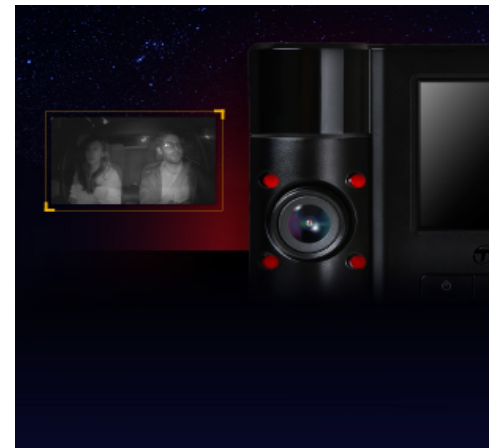

Dashcams

DrivePro 550

Transcend's DrivePro 550 is a dual lens dash camera that provides both drivers and passengers with optimum protection. The front lens features a high-sensitivity image sensor and wide field of view for capturing crystal-clear Full HD 1080P videos at 60fps, while the 180° rotatable rear lens is equipped with four Infrared LEDs, allowing sharp in-car video recordings at night and in low light conditions.

Dual lens, double the safety

With its dual lens, the DrivePro 550 provides both drivers and passengers with optimum protection. It comes bundled with a Transcend microSD memory card built of high-quality NAND flash and tested under harsh environmental conditions.

Vision in the dark

The DrivePro 550's front lens is equipped with a high-sensitivity image sensor to capture high-resolution images in superb, rich color even in low light. Supporting 1080P Full HD recording at 60fps, the front lens offers smooth footage as well as crisp still images.

Rear lens with Infrared LEDs

The rear-lens camera can record in 1080P Full HD at 30fps. It has four infrared LEDs that will automatically turn on in dim light. This greatly improves recording quality inside the cabin, even in pitch-black darkness.