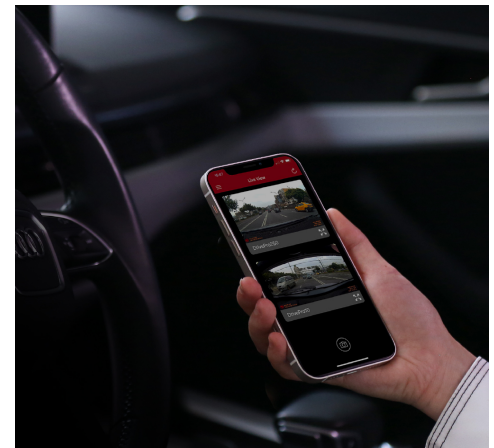

Dual Camera Dashcam DrivePro 620

The DrivePro 620 is an ultimate pair of dashcams including a front camera and a rear camera. Featuring high-sensitivity image sensors, it delivers crystal clear sharpness and night images even in low light. 1440P 2K QHD recording at 60fps ensures smooth image capture and clear critical shots. With built-in safety functions like a head-up display, emergency recording, and more, the DrivePro 620 is bound to protect your journey all round.

Vision in the dark

The DrivePro 620 includes one front camera and one rear camera. Both feature a high-sensitivity image sensor to capture high-resolution images in superb, rich color even in low light. Supporting 1440P 2K QHD recording at 60fps, the DrivePro 620 offers smooth footage as well as crisp still images.

Dual camera recording, double the safety.

Packed with compact front and rear cameras, the DrivePro 620 monitors both the road ahead and behind simultaneously in ultra-high resolution, which means extra security for your journey. The 140° wide-angle view makes sure no details are missed. Plenty of smart functions make every journey safer.

Wi-Fi connectivity

The DrivePro 620 features Wi-Fi connectivity to connect it to the exclusive DrivePro App for real-time footage playback and download. When Wi-Fi is activated in the front camera, the rear camera will be automatically connected to Wi-Fi as well. This means ease of access to video evidence for reporting incidents to law enforcement and insurance companies without having to remove the memory card.